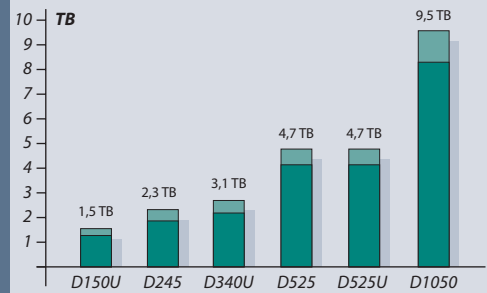

Capacities of Orion Series

Reliable Systems for high data availability

Orion Series models are designed to meet the demands of today's active network environments. DISC's ruggedized modular architecture includes redundant, hot swappable power supplies and delivers over 2 million load cycles. Our airtight cabinet housing with double-filtered positive airflow system provides an ideal environment for the storage of your most important data assets.

The Dynamic Automatic Alignment (DAA) system and embedded diagnostics for error detection and correction add to the dependability of the Orion Series storage solutions. These ensure continuous system uptime by conducting regular alignment verification and correction.

Flexibility to meet growing demands for data capacity

The Orion Series offers a broad range of data storage capacities and drive configurations. The modular design allows the Orion Series to be field upgraded with drives and/or media providing customers maximum flexibility as their storage requirements grow.

All Orion Series models can be integrated with SAN, NAS or direct attach configurations, guaranteeing seamless connectivity across multiple network environments.