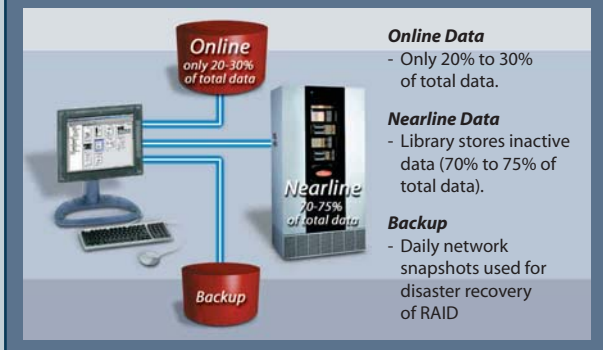

Orion Series

5.25 inch Magneto Optical Storage Libraries

www.disc-storage.com

Automated Solutions for Enterprise Storage

DISC is a worldwide leader in the development and production of NearLine storage devices. We provide a complete range of storage solutions built around the most reliable storage technologies ever created. Offering capacities from 182 GB up to 10 TB, DISC solutions add storage to networks for a fraction of the total cost of RAID.

DISC NearLine Storage "Orion Series"

DISC's Orion series has been designed to provide the reliability, performance and capacity needed for mission critical storage applications. With capacities up to 10 TB, the Orion Series represents the highest capacity and performance available from DISC.

Six product configurations offer the enterprise level storage capacities that today's users demand. The high-speed robotics, integrated barcode management system, and dual picker design of the Orion Series deliver industry-leading system reliability. With support for up to 32 drives, the Orion Series provides unequalled data availability.

Capacities of Orion Series

Reliable Systems for high data availability

Orion Series models are designed to meet the demands of today's active network environments. DISC's ruggedized modular architecture includes redundant, hot swappable power supplies and delivers over 2 million load cycles. Our airtight cabinet housing with double-filtered positive airflow system provides an ideal environment for the storage of your most important data assets.